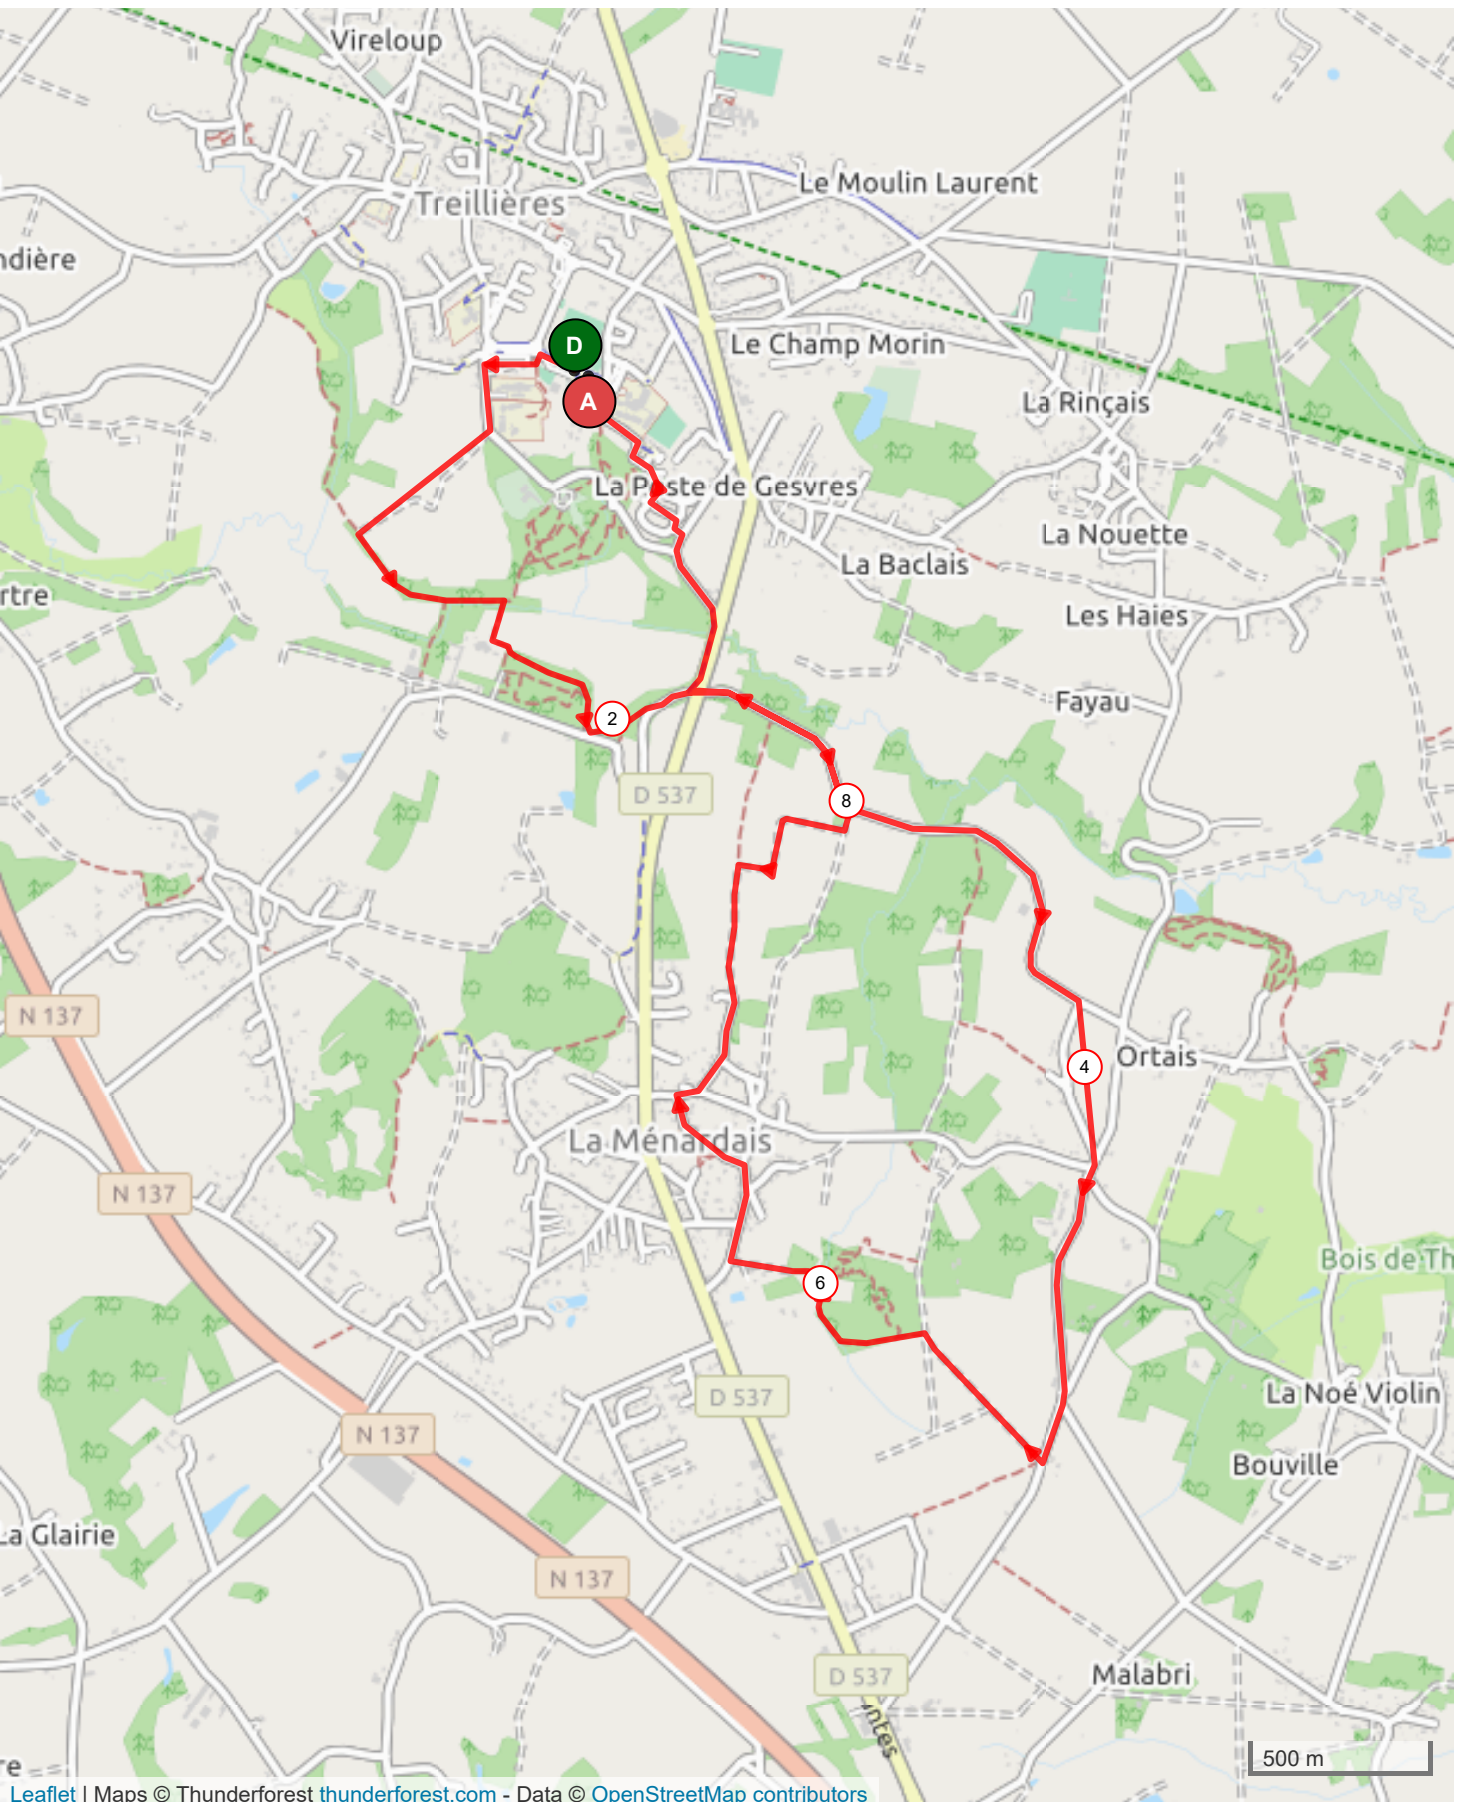

# 9244107 | Marche | Marche nordique MV 8

Treillières -> Treillières

→ 9.647 km ↑ 109 m ↓ 110 m ▲ 19 m ▲ 63 m

Leaflet | Maps © Thunderforest [thunderforest.com](https://thunderforest.com) - Data © OpenStreetMap contributors

© 2020 Openrunner