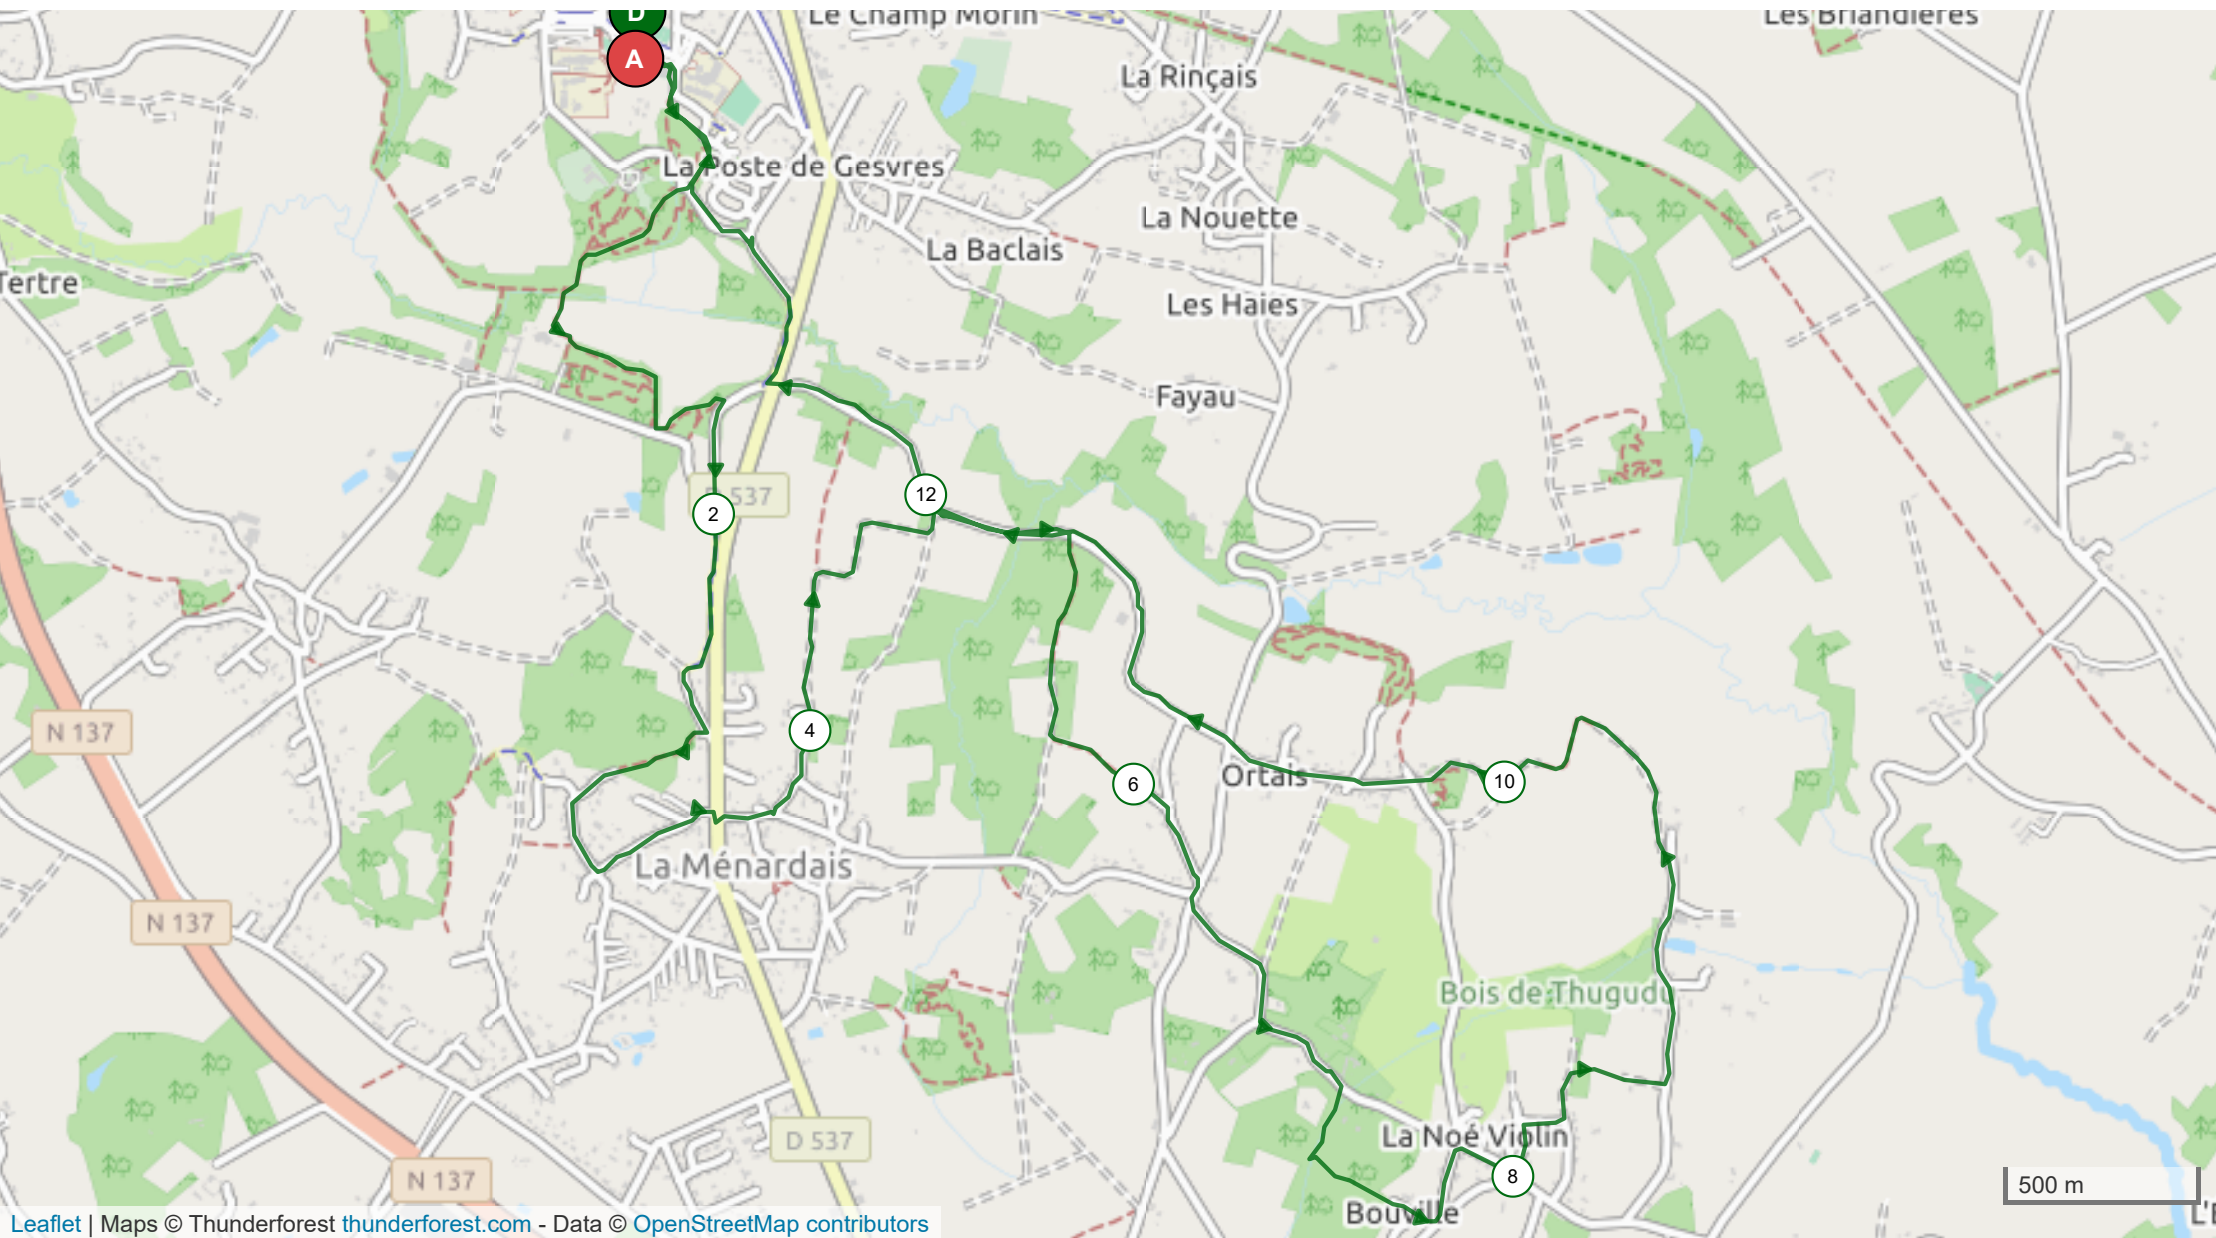

# 11586543 | Marche nordique | Marche nordique MV  
17 bis Noé Violin  
Treillières -> Treillières  
13.72 km ↑ 163 m ↓ 163 m ▲ 19 m ▼ 64 m

Leaflet | Maps © Thunderforest [thunderforest.com](https://thunderforest.com) - Data © [OpenStreetMap](https://openstreetmap.org/) contributors

© 2020 Openrunner