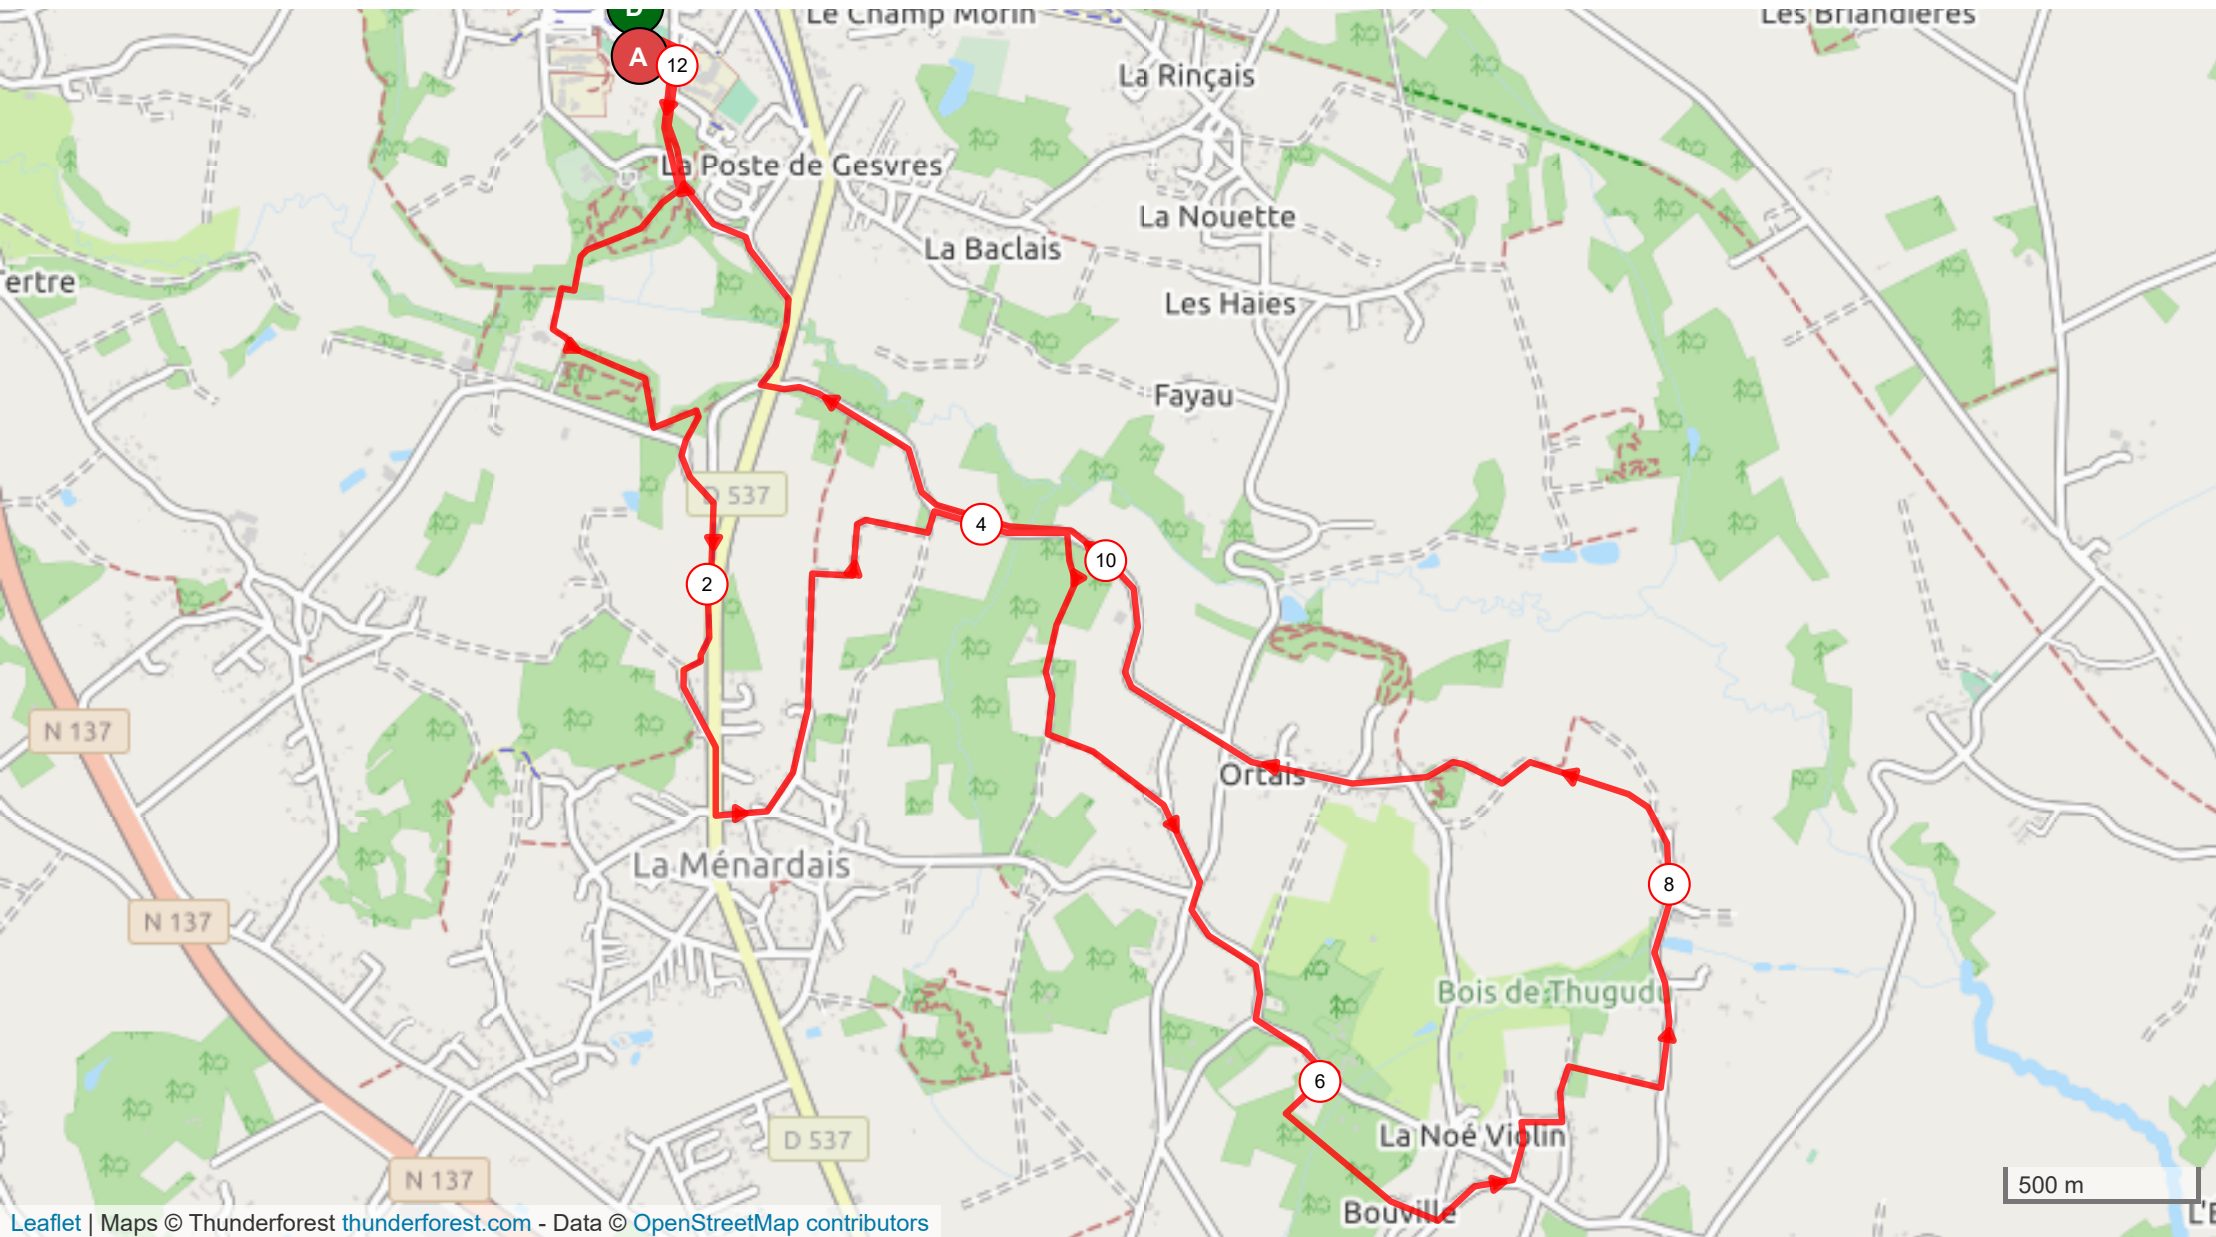

11586525 | Marche nordique | Marche nordique MV

17 Noé Violin

Treillières -> Treillières

12.165 km ↑ 148 m ↓ 148 m ▲ 18 m ▼ 64 m

Leaflet | Maps © Thunderforest thunderforest.com - Data © [OpenStreetMap contributors](https://openstreetmap.org/)

© 2020 Openrunner