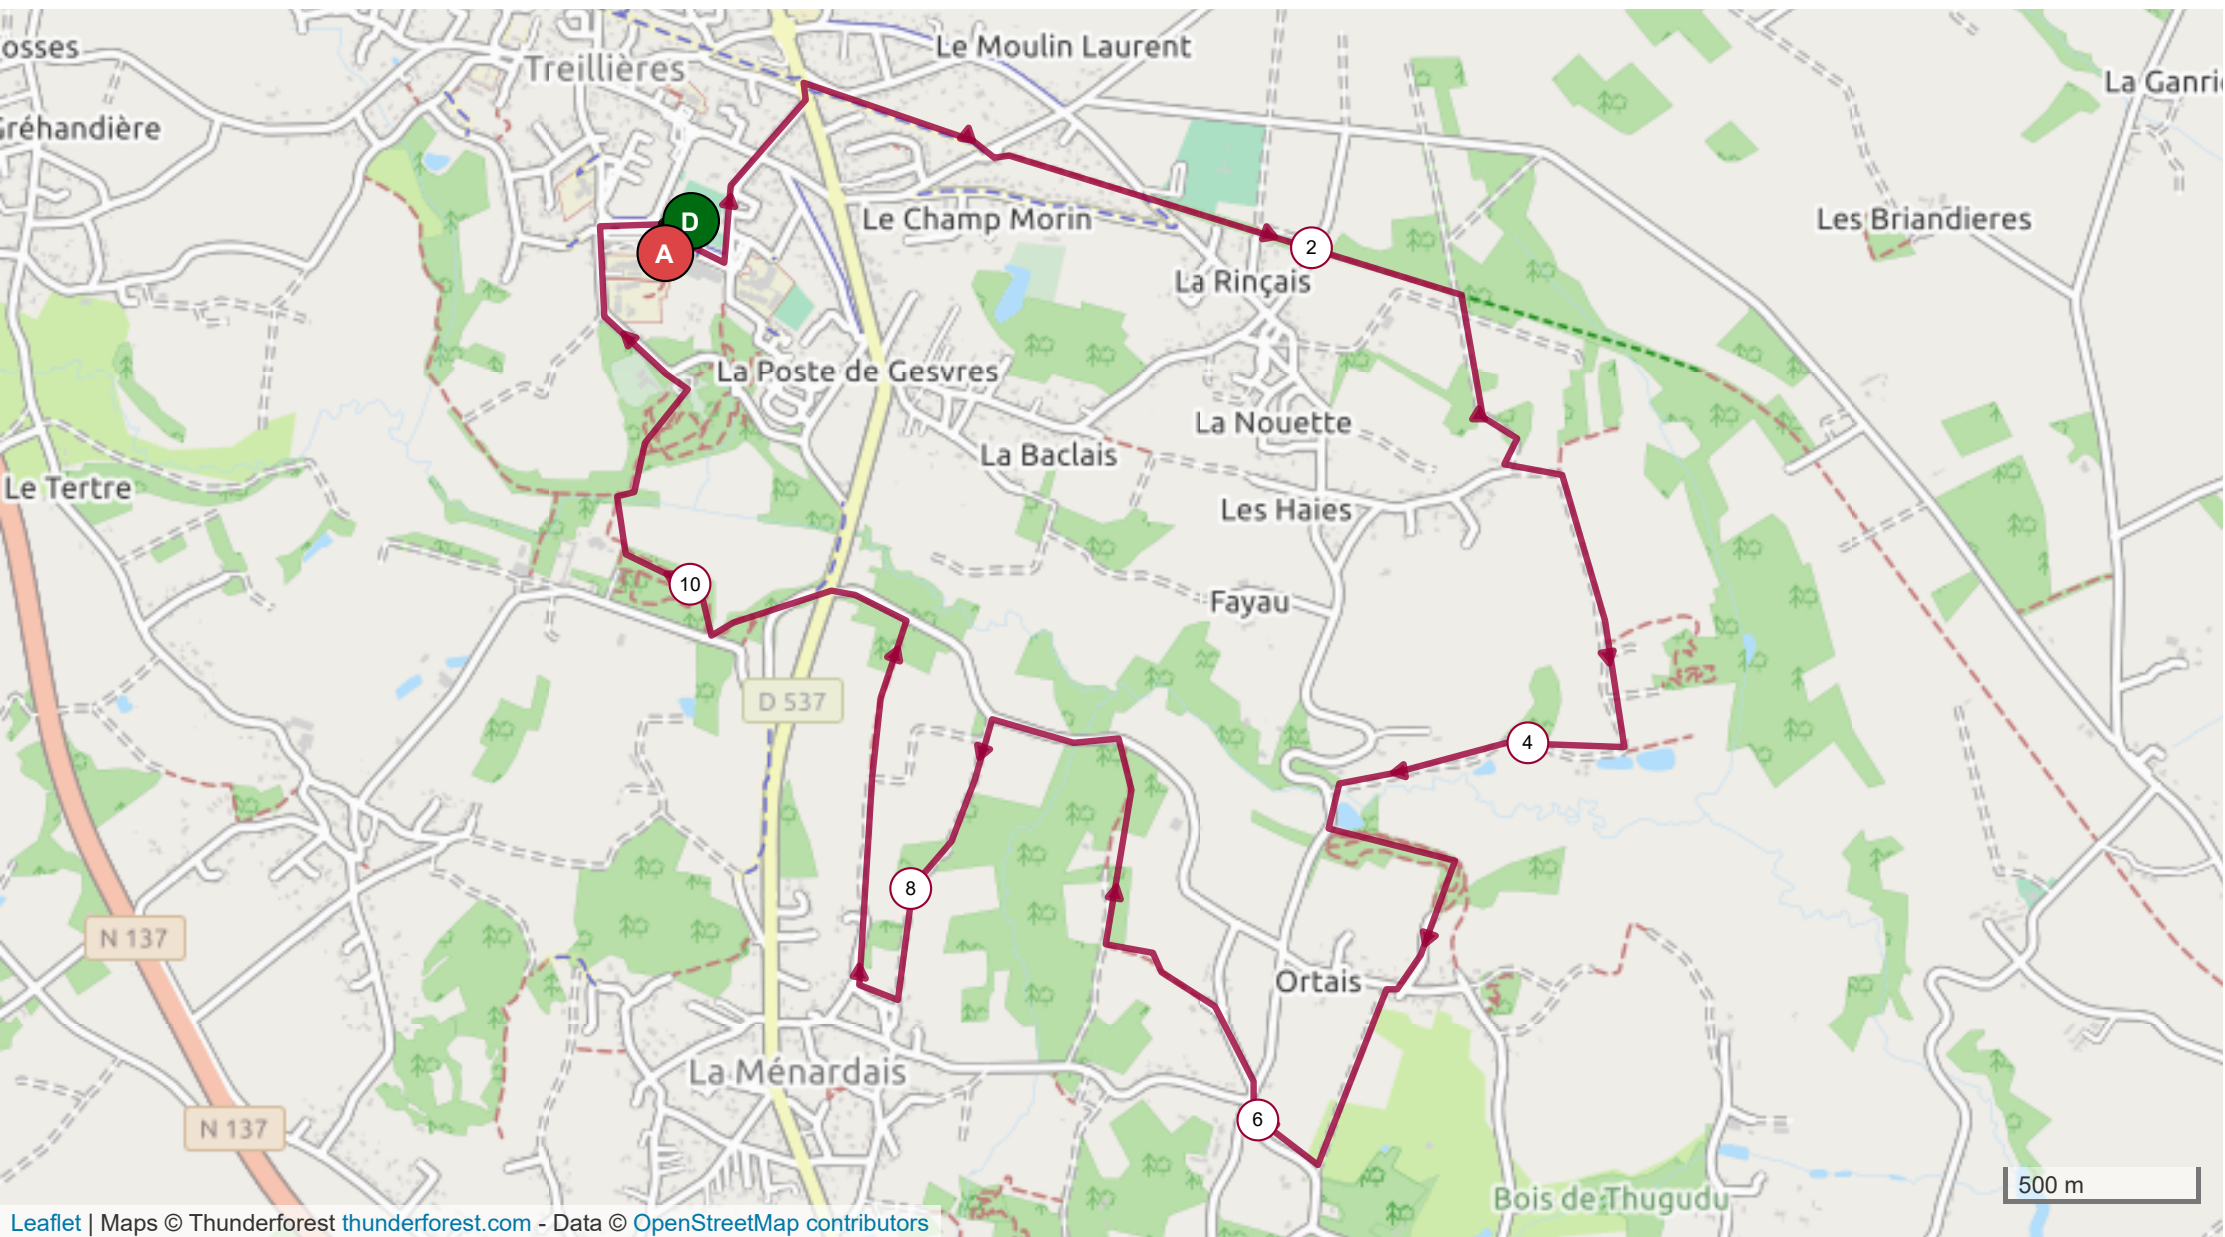

11586476 | Marche nordique | Marche nordique MV

2 bis

Treillières -> Treillières

11.342 km ↑ 115 m ↓ 112 m ▲ 14 m ▼ 59 m

Leaflet | Maps © Thunderforest thunderforest.com - Data © [OpenStreetMap contributors](https://openstreetmap.org/)

© 2020 Openrunner